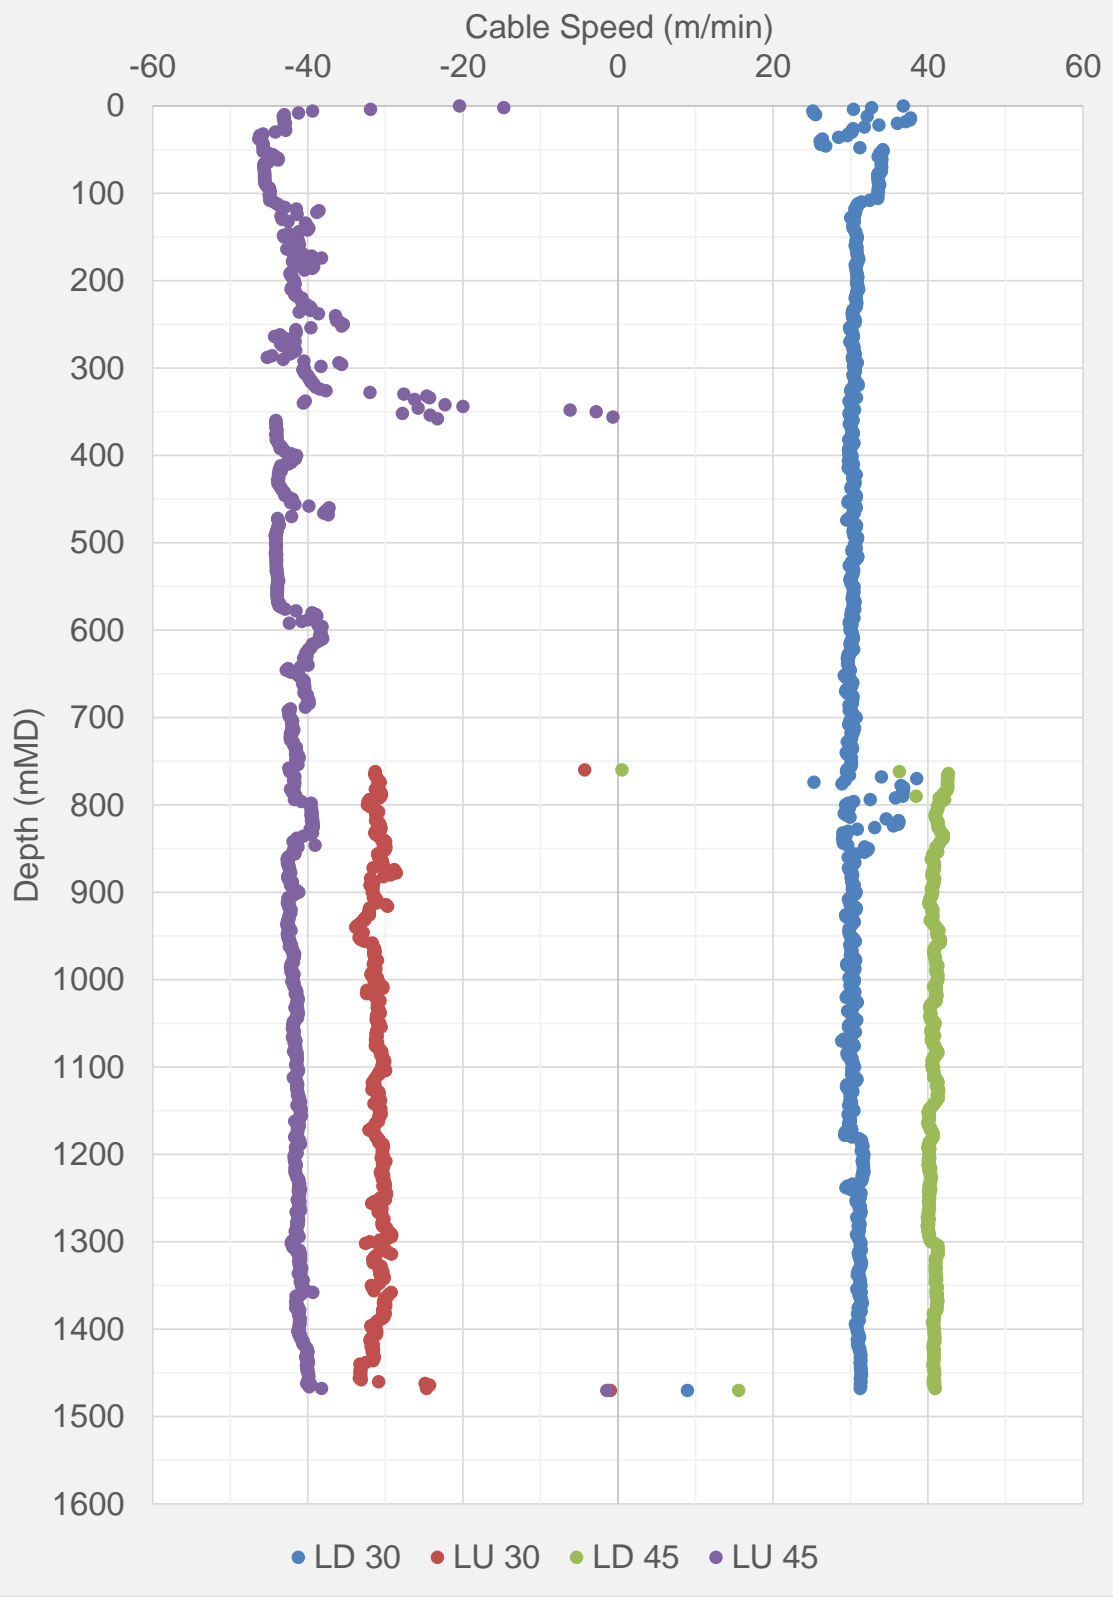

Cable Speed

Flow Velocity