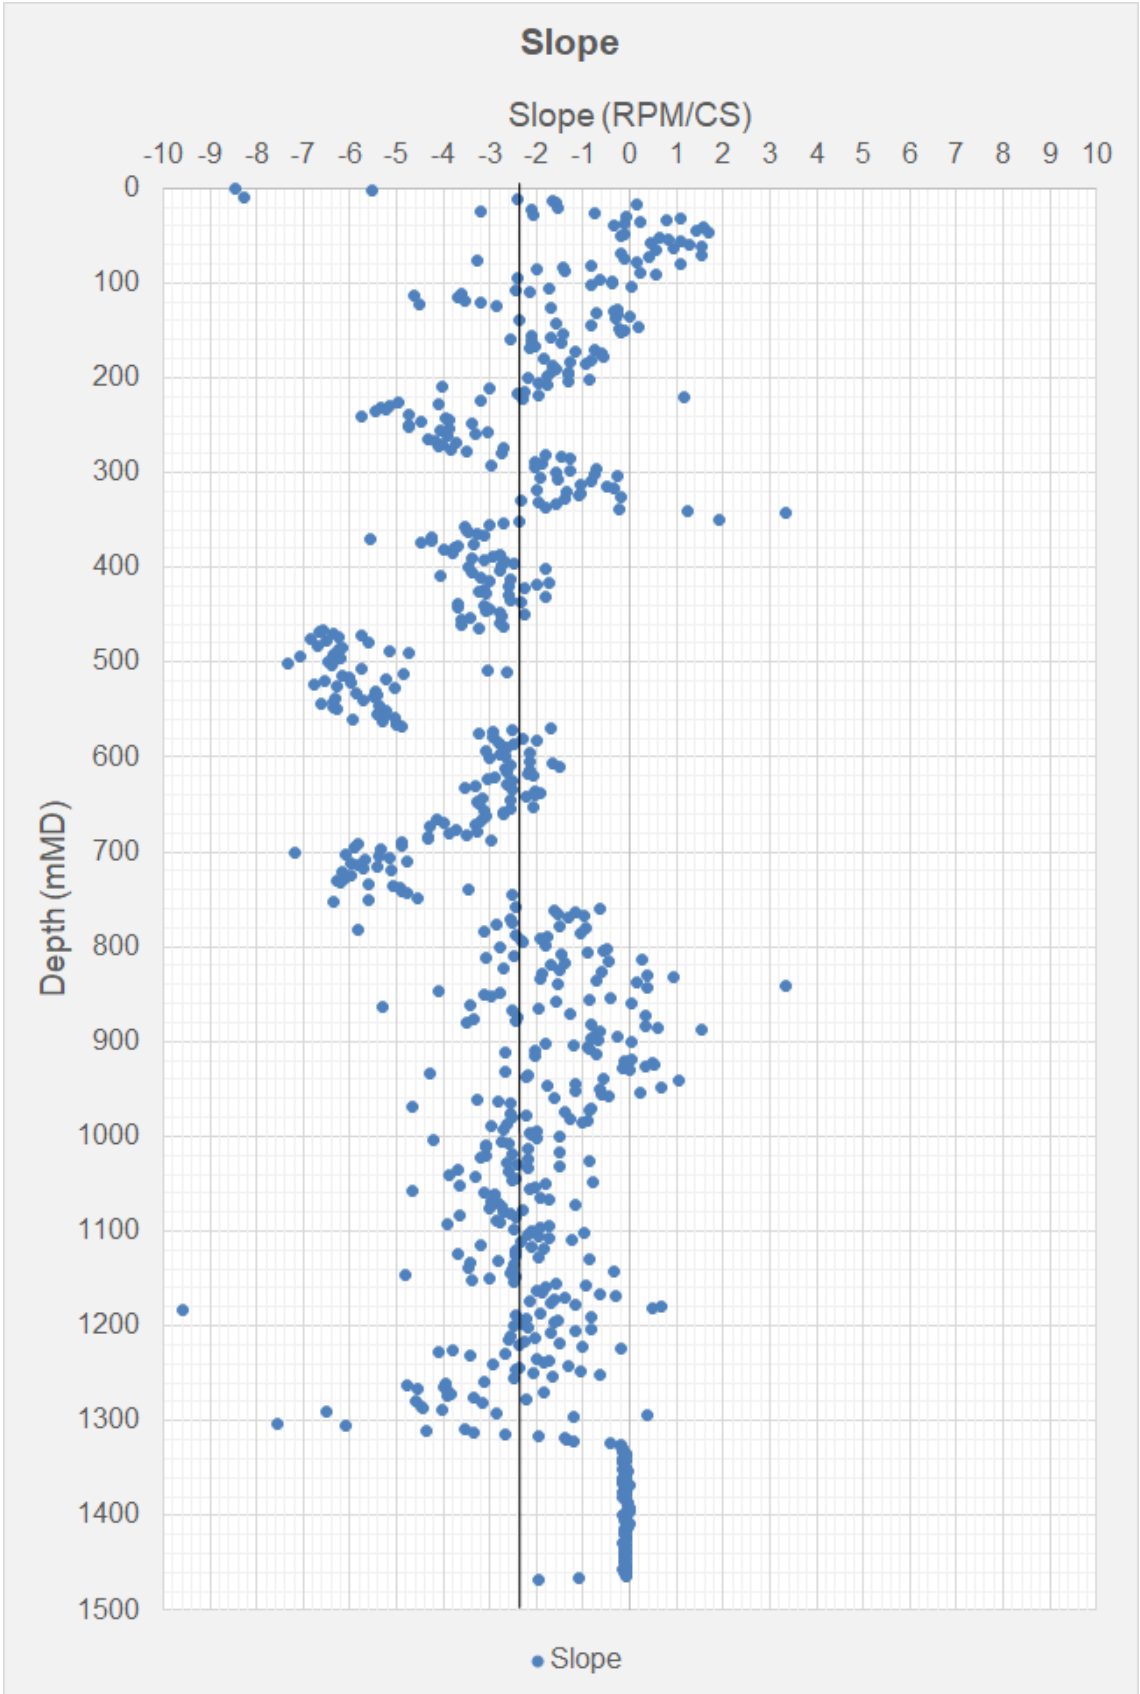

Cable Speed

Flow Velocity