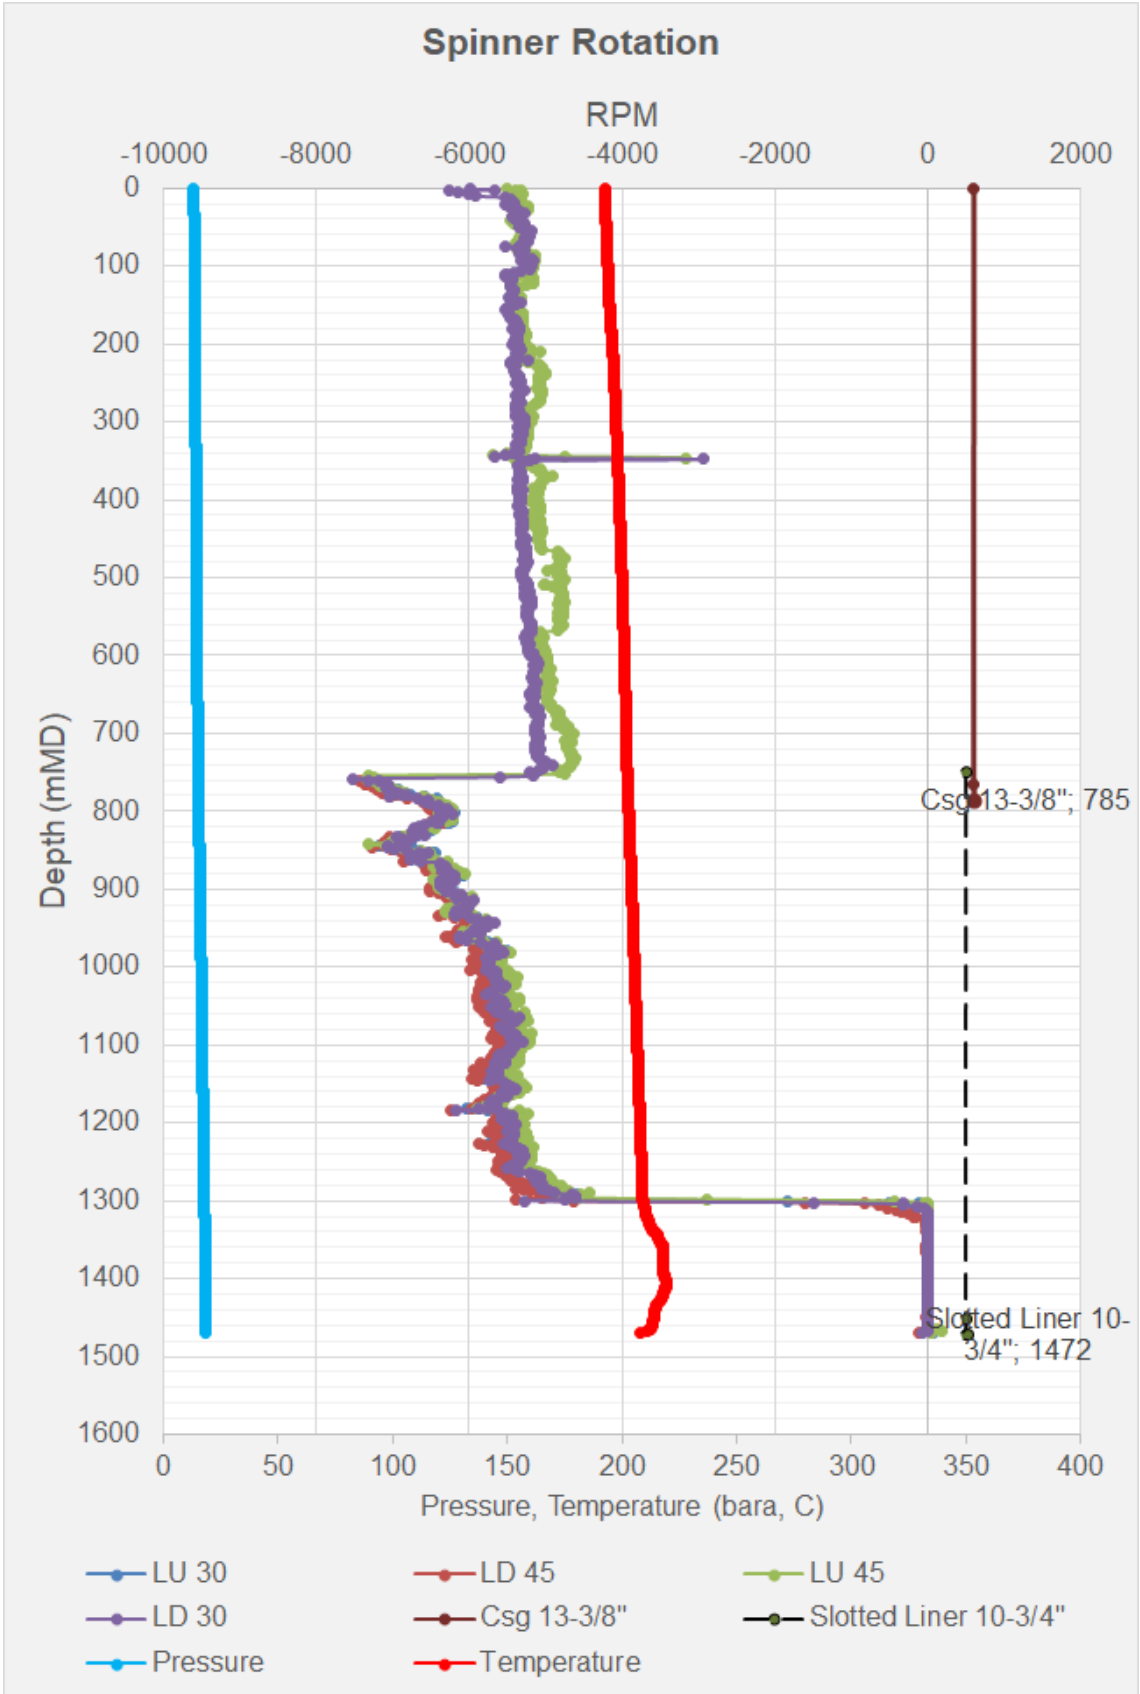

Cable Speed

Flow Velocity